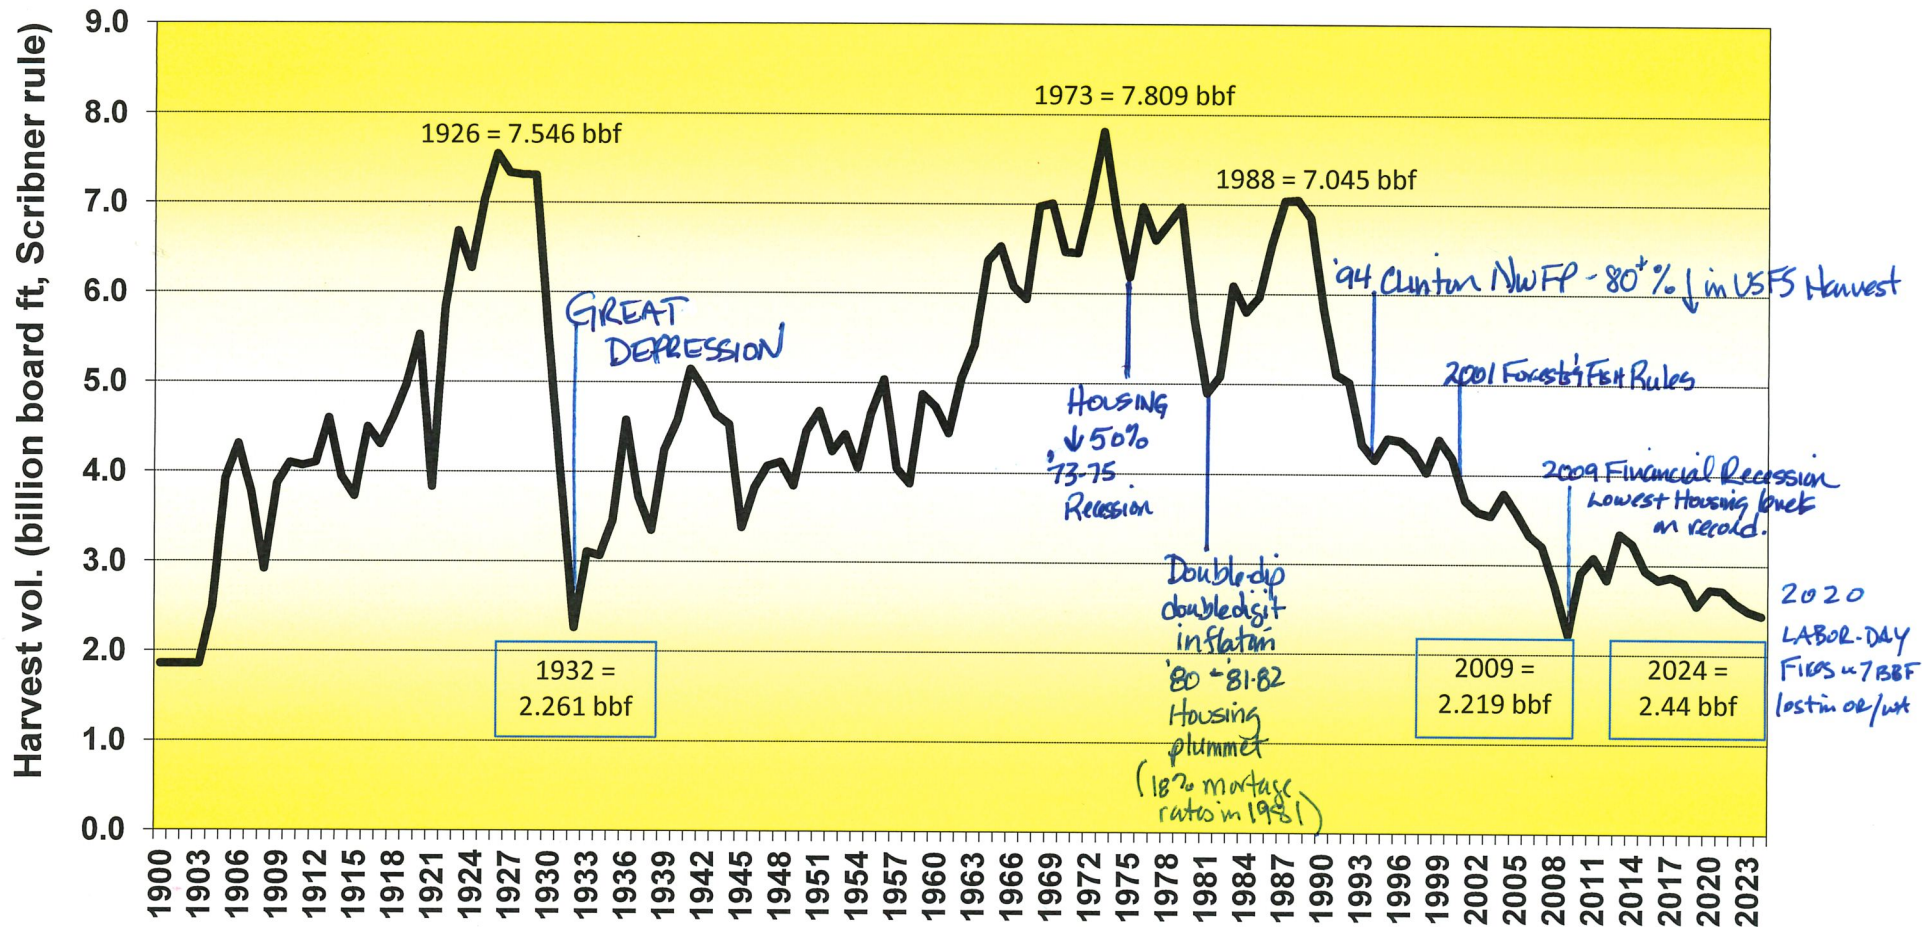

Wash. State Total Timber Harvest, 1900-2024(est)

Note: Harvest volumes for 1900 through 1903 are estimates, and equal harvest volumes reported for 1899.
 Source: Dept. of Natural Resources Timber Harvest Statistics (collected from Dept. of Revenue)